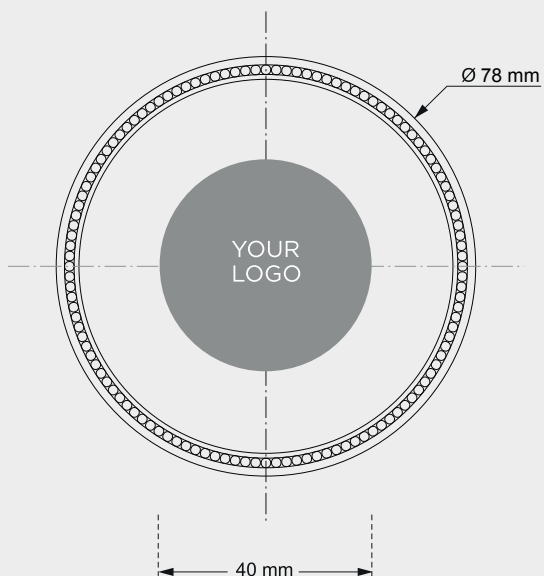

DR

N

D9

B2B RECOMMENDED CUSTOMIZATION

Suggested branding: Silkscreen / Pad printing

RETAIL PACKAGING

PACKING

Dimensions: 42.40 x 19.8 x 19 cm | 16.69 x 7.79 x 7.48"

Weight: 0.15 lbs / 70 g

Dimensions: Ø3.07 x 0.24" / Ø7.8 x 0.6 cm

POWERUP

SKU	COLORS	EAN	UPC
LD151DB	● DARK BLUE	3660491209299	810011121751
LD151DR	● DARK RED	3660491209305	810011121768
LD151N	● BLACK	3660491209282	810011121744
LD151D9	● GOLD	3660491209312	810011121775